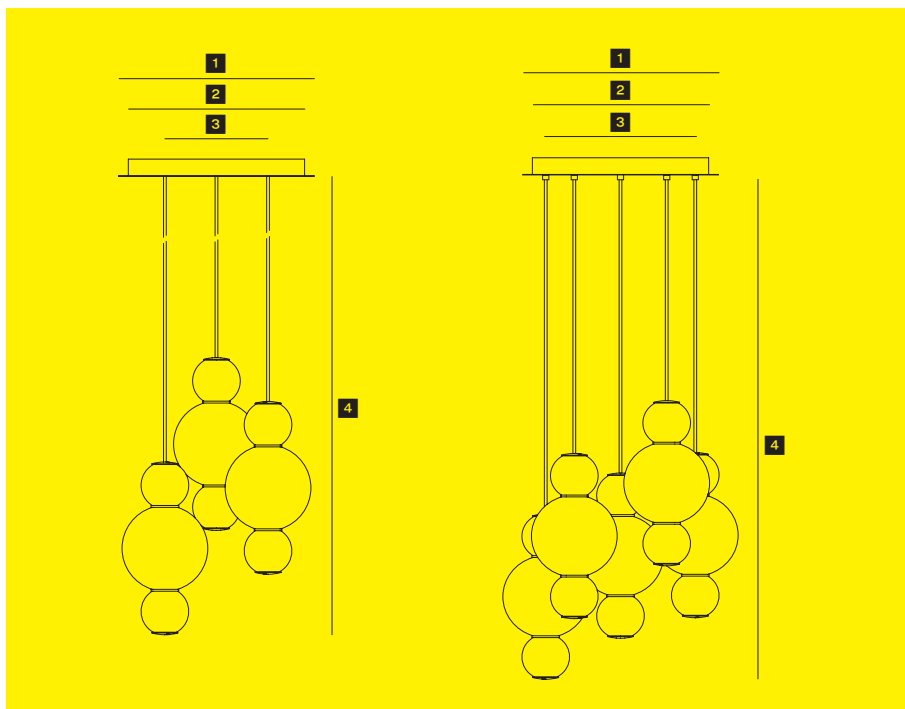

Formagenda

FACTSHEET PEARLS Chandelier

DESIGN	Benjamin Hopf
MATERIAL	Glass, Brass
FINISHES	Glossy Opal White or Matte Frosted Glass Metal Details in Polished Brass, Chrome Plated or Nickel Satin Fabric Covered Cable in Black or White
LIGHT SOURCE	Each Unit 2 × 4,4 W LED, 500 mA, ca. 1200 lm, CRI > 90, Warm White 2700 K 2200 K, 3000 K, 4000 K, 5000 K on Request Exchangeable LED-Modules Dimmable
ENERGY EFFICIENCY	B
OPTIONS	DALI
OTHER	Overlength on Request Customized Large Scale Chandeliers on Request
GROUPING	Choose Your Own Mix of Units A–E