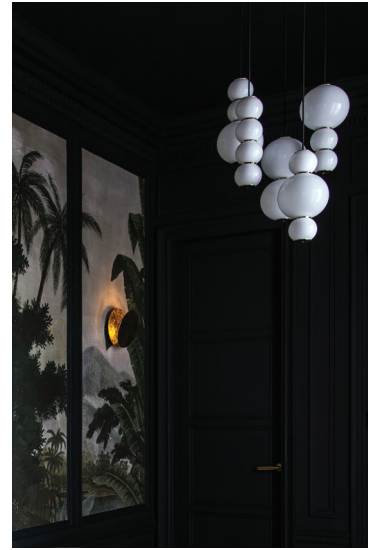

PACKAGING SIZE

VOLUME

WEIGHT

Chandelier 3
1 Pallet 80 × 60 × 69 cm

0,33 m³

Net Weight 8,8 kg
Gross Weight 19 kg

Chandelier 5
1 Pallet 80 × 60 × 96 cm

0,46 m³

Net Weight 13,2kg
Gross Weight 28 kg