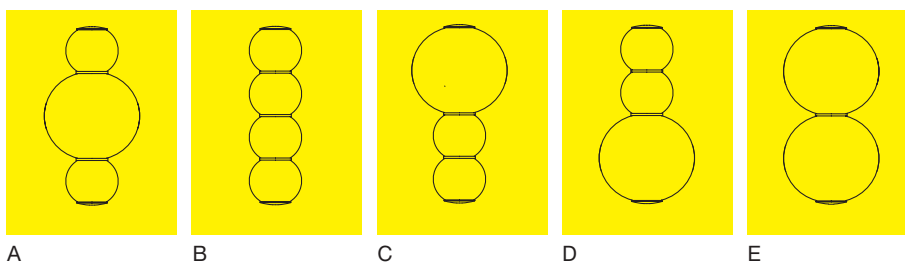

1
2
3
4

410 mm
370 mm
315 mm
Max. 2500 mm
Height Adjustable

PRODUCT	GLASS	DETAIL	CABLE AND CANOPY	CODE
PEARLS Chandelier 3	Opal White Glossy	Gold	White	310-M3
PEARLS Chandelier 3	Opal White Glossy	Chrome	Black	311-M3
PEARLS Chandelier 3	Opal White Glossy	Gold	Black	312-M3
PEARLS Chandelier 3	Opal White Glossy	Chrome	White	313-M3
PEARLS Chandelier 3	Opal White Glossy	Nickel Satin	White	314-M3
PEARLS Chandelier 3	Opal White Glossy	Nickel Satin	Black	315-M3
PEARLS Chandelier 5	Opal White Glossy	Gold	White	310-M5
PEARLS Chandelier 5	Opal White Glossy	Chrome	Black	311-M5
PEARLS Chandelier 5	Opal White Glossy	Gold	Black	312-M5
PEARLS Chandelier 5	Opal White Glossy	Chrome	White	313-M5
PEARLS Chandelier 5	Opal White Glossy	Nickel Satin	White	314-M5
PEARLS Chandelier 5	Opal White Glossy	Nickel Satin	Black	315-M5
PEARLS Chandelier 3	Transparent Frosted Matte	Gold	White	F310-M3
PEARLS Chandelier 3	Transparent Frosted Matte	Chrome	Black	F311-M3
PEARLS Chandelier 3	Transparent Frosted Matte	Gold	Black	F312-M3
PEARLS Chandelier 3	Transparent Frosted Matte	Chrome	White	F313-M3
PEARLS Chandelier 3	Transparent Frosted Matte	Nickel Satin	White	F314-M3
PEARLS Chandelier 3	Transparent Frosted Matte	Nickel Satin	Black	F315-M3
PEARLS Chandelier 5	Transparent Frosted Matte	Gold	White	F310-M5
PEARLS Chandelier 5	Transparent Frosted Matte	Chrome	Black	F311-M5
PEARLS Chandelier 5	Transparent Frosted Matte	Gold	Black	F312-M5
PEARLS Chandelier 5	Transparent Frosted Matte	Chrome	White	F313-M5
PEARLS Chandelier 5	Transparent Frosted Matte	Nickel Satin	White	F314-M5
PEARLS Chandelier 5	Transparent Frosted Matte	Nickel Satin	Black	F315-M5